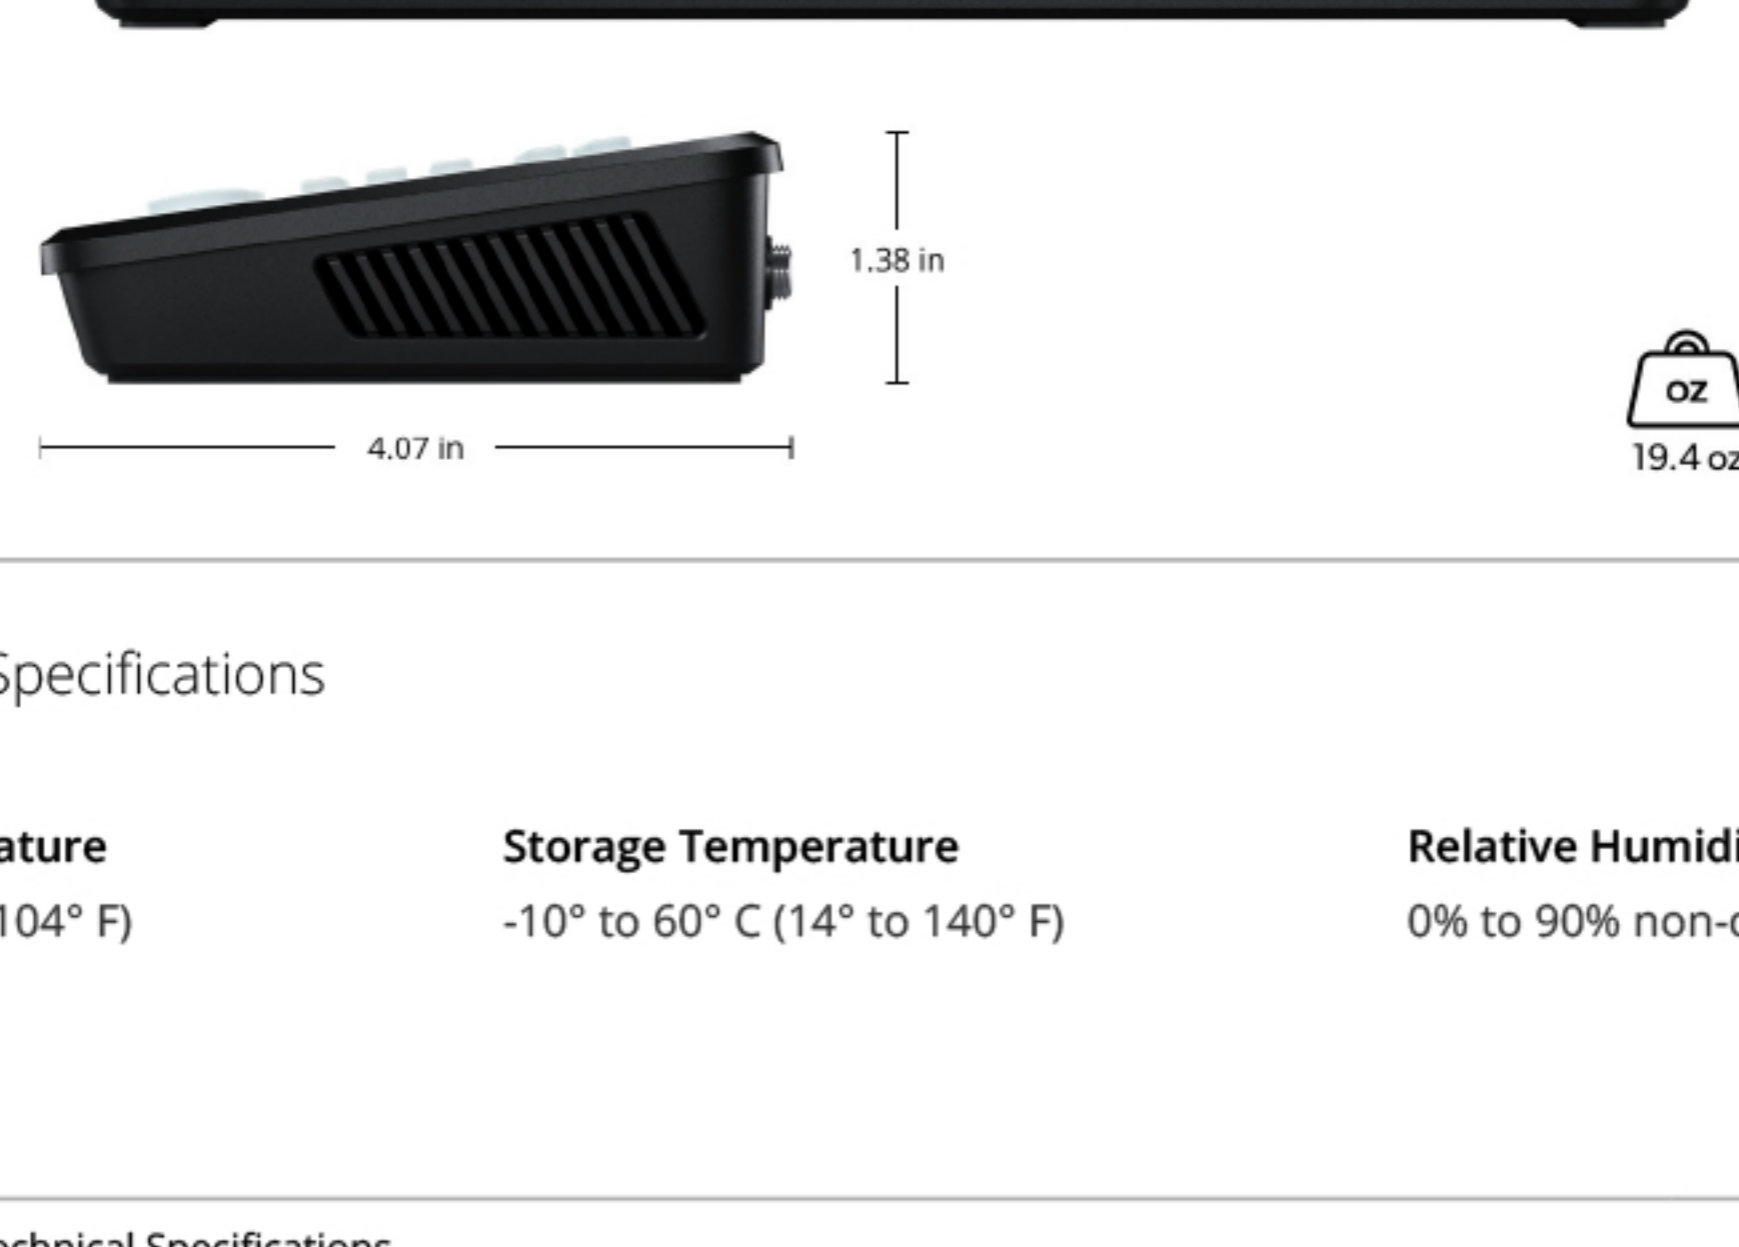

Physical Specifications

Environmental Specifications

Operating Temperature 5° C to 40° C (41° - 104° F)	Storage Temperature -10° to 60° C (14° to 140° F)	Relative Humidity 0% to 90% non-condensing

What's Included

ATEM Mini Pro ISO
External 12V DC power supply with international socket adapters

Warranty

12 Months Limited Manufacturer's Warranty.

All items on this website are copyright Blackmagic Design Pty. Ltd. 2020, all rights reserved. All trademarks are property of their respective owners. MSRP includes duties, but excludes sales tax and shipping costs. This website uses remarketing services to advertise on third party websites to previous visitors to our site. You can opt out at any time by changing cookie settings. [Privacy Policy](#)

Blackmagic Design Authorized Reseller