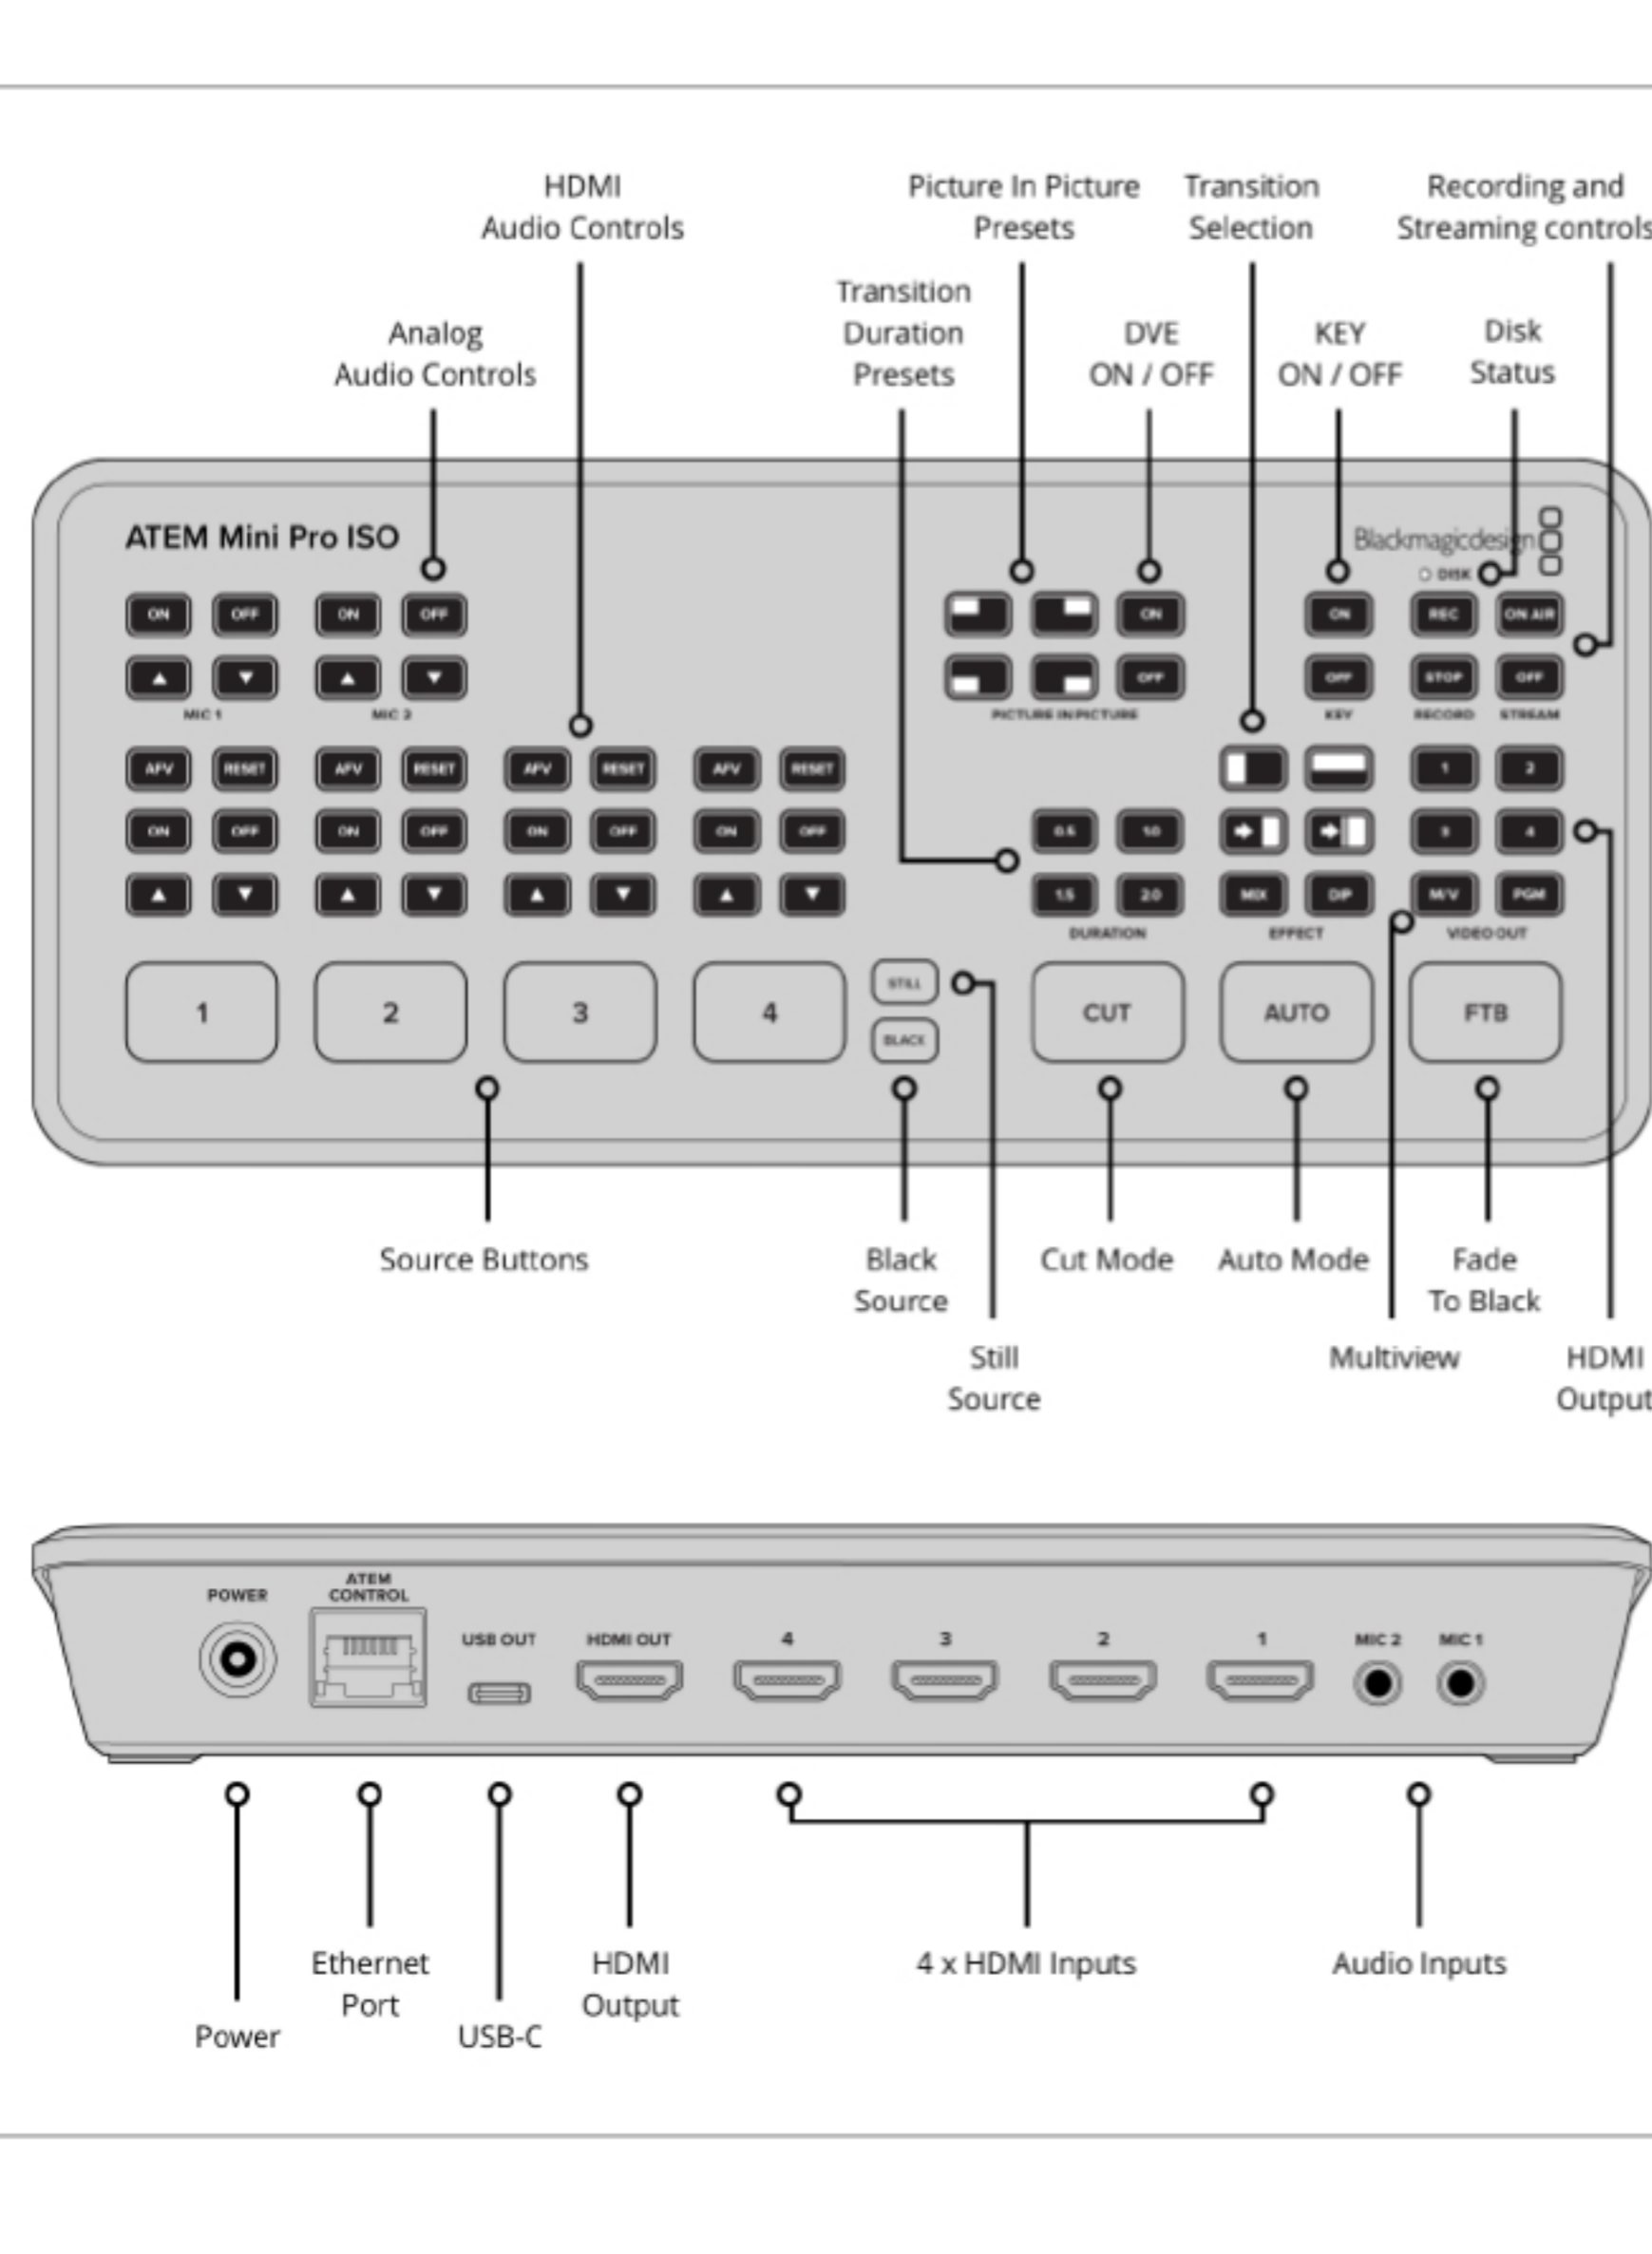

# ATEM Mini Pro ISO

Affordable live switcher with 4 standards converted HDMI inputs, USB webcam out, audio mixer with EQ and dynamics, 2D DVE, transitions, green screen chroma key, 20 stills for titles and much more! ATEM Mini Pro also includes recording to USB disks in H.264 format, a built in hardware streaming engine for YouTube Live, Facebook, Twitch and more, plus multiview to see all cameras on a single monitor. Plus with the ATEM Mini Pro ISO model you also get recording of 5 streams including all input as clean feeds for editing, plus a DaVinci project file for fast edit turnaround and Blackmagic RAW file relinking for finishing in Ultra HD.

## Connections

<b>Total Video Inputs</b> 4	<b>Timecode Connection</b> None	<b>HDMI Program Outputs</b> 1
<b>Total Outputs</b> 2	<b>HDMI Video Inputs</b> 4 x HDMI type A, 10-bit HD switchable. 2 channel embedded audio.	<b>Ethernet</b> Ethernet supports 10/100/1000 BaseT for live streaming, software control, software updates and direct or network panel connection.
<b>Total Aux Outputs</b> 1	<b>Video Input Re-Sync</b> On all 4 HDMI inputs.	<b>Computer Interface</b> 1 x USB Type-C 3.1 Gen 1 for external drive recording, webcam out, software control, software updates and panel connection.
<b>Total Audio Inputs</b> 2 x 3.5mm stereo mini jack.	<b>Frame Rate and Format Converters</b> On all 4 HDMI inputs.	

## Audio

<b>Audio Mixer</b> 6 input x 2 channel mixer. Selectable On/Off/Audio-Follow-Video per channel plus separate gain control per channel. Level and Peak metering. Plus new Fairlight audio enhancements: Compressor, Gate, Limiter, 6 bands of parametric EQ. Master gain control.	<b>Analog Input</b> Unbalanced stereo	<b>Max Input Level</b> +6dBV
	<b>Analog Input Delay</b> Up to 8 frames	<b>Mic Plug In Power</b> Available on both 3.5mm mini jack connections.
	<b>Input Impedance</b> 1.8k	